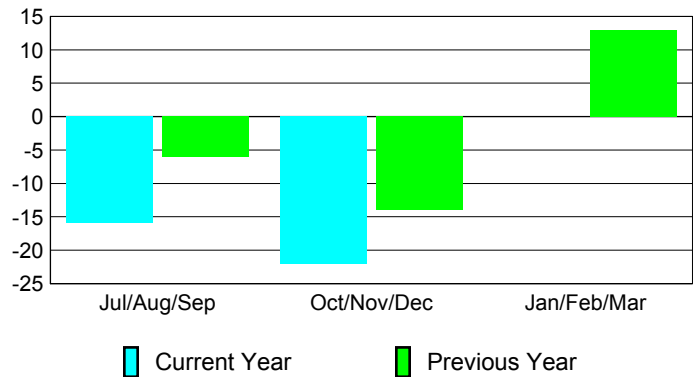

Gender Comparison 2012-2013

Jul/Aug/Sep

Oct/Nov/Dec

Jan/Feb/Mar

Male

Female